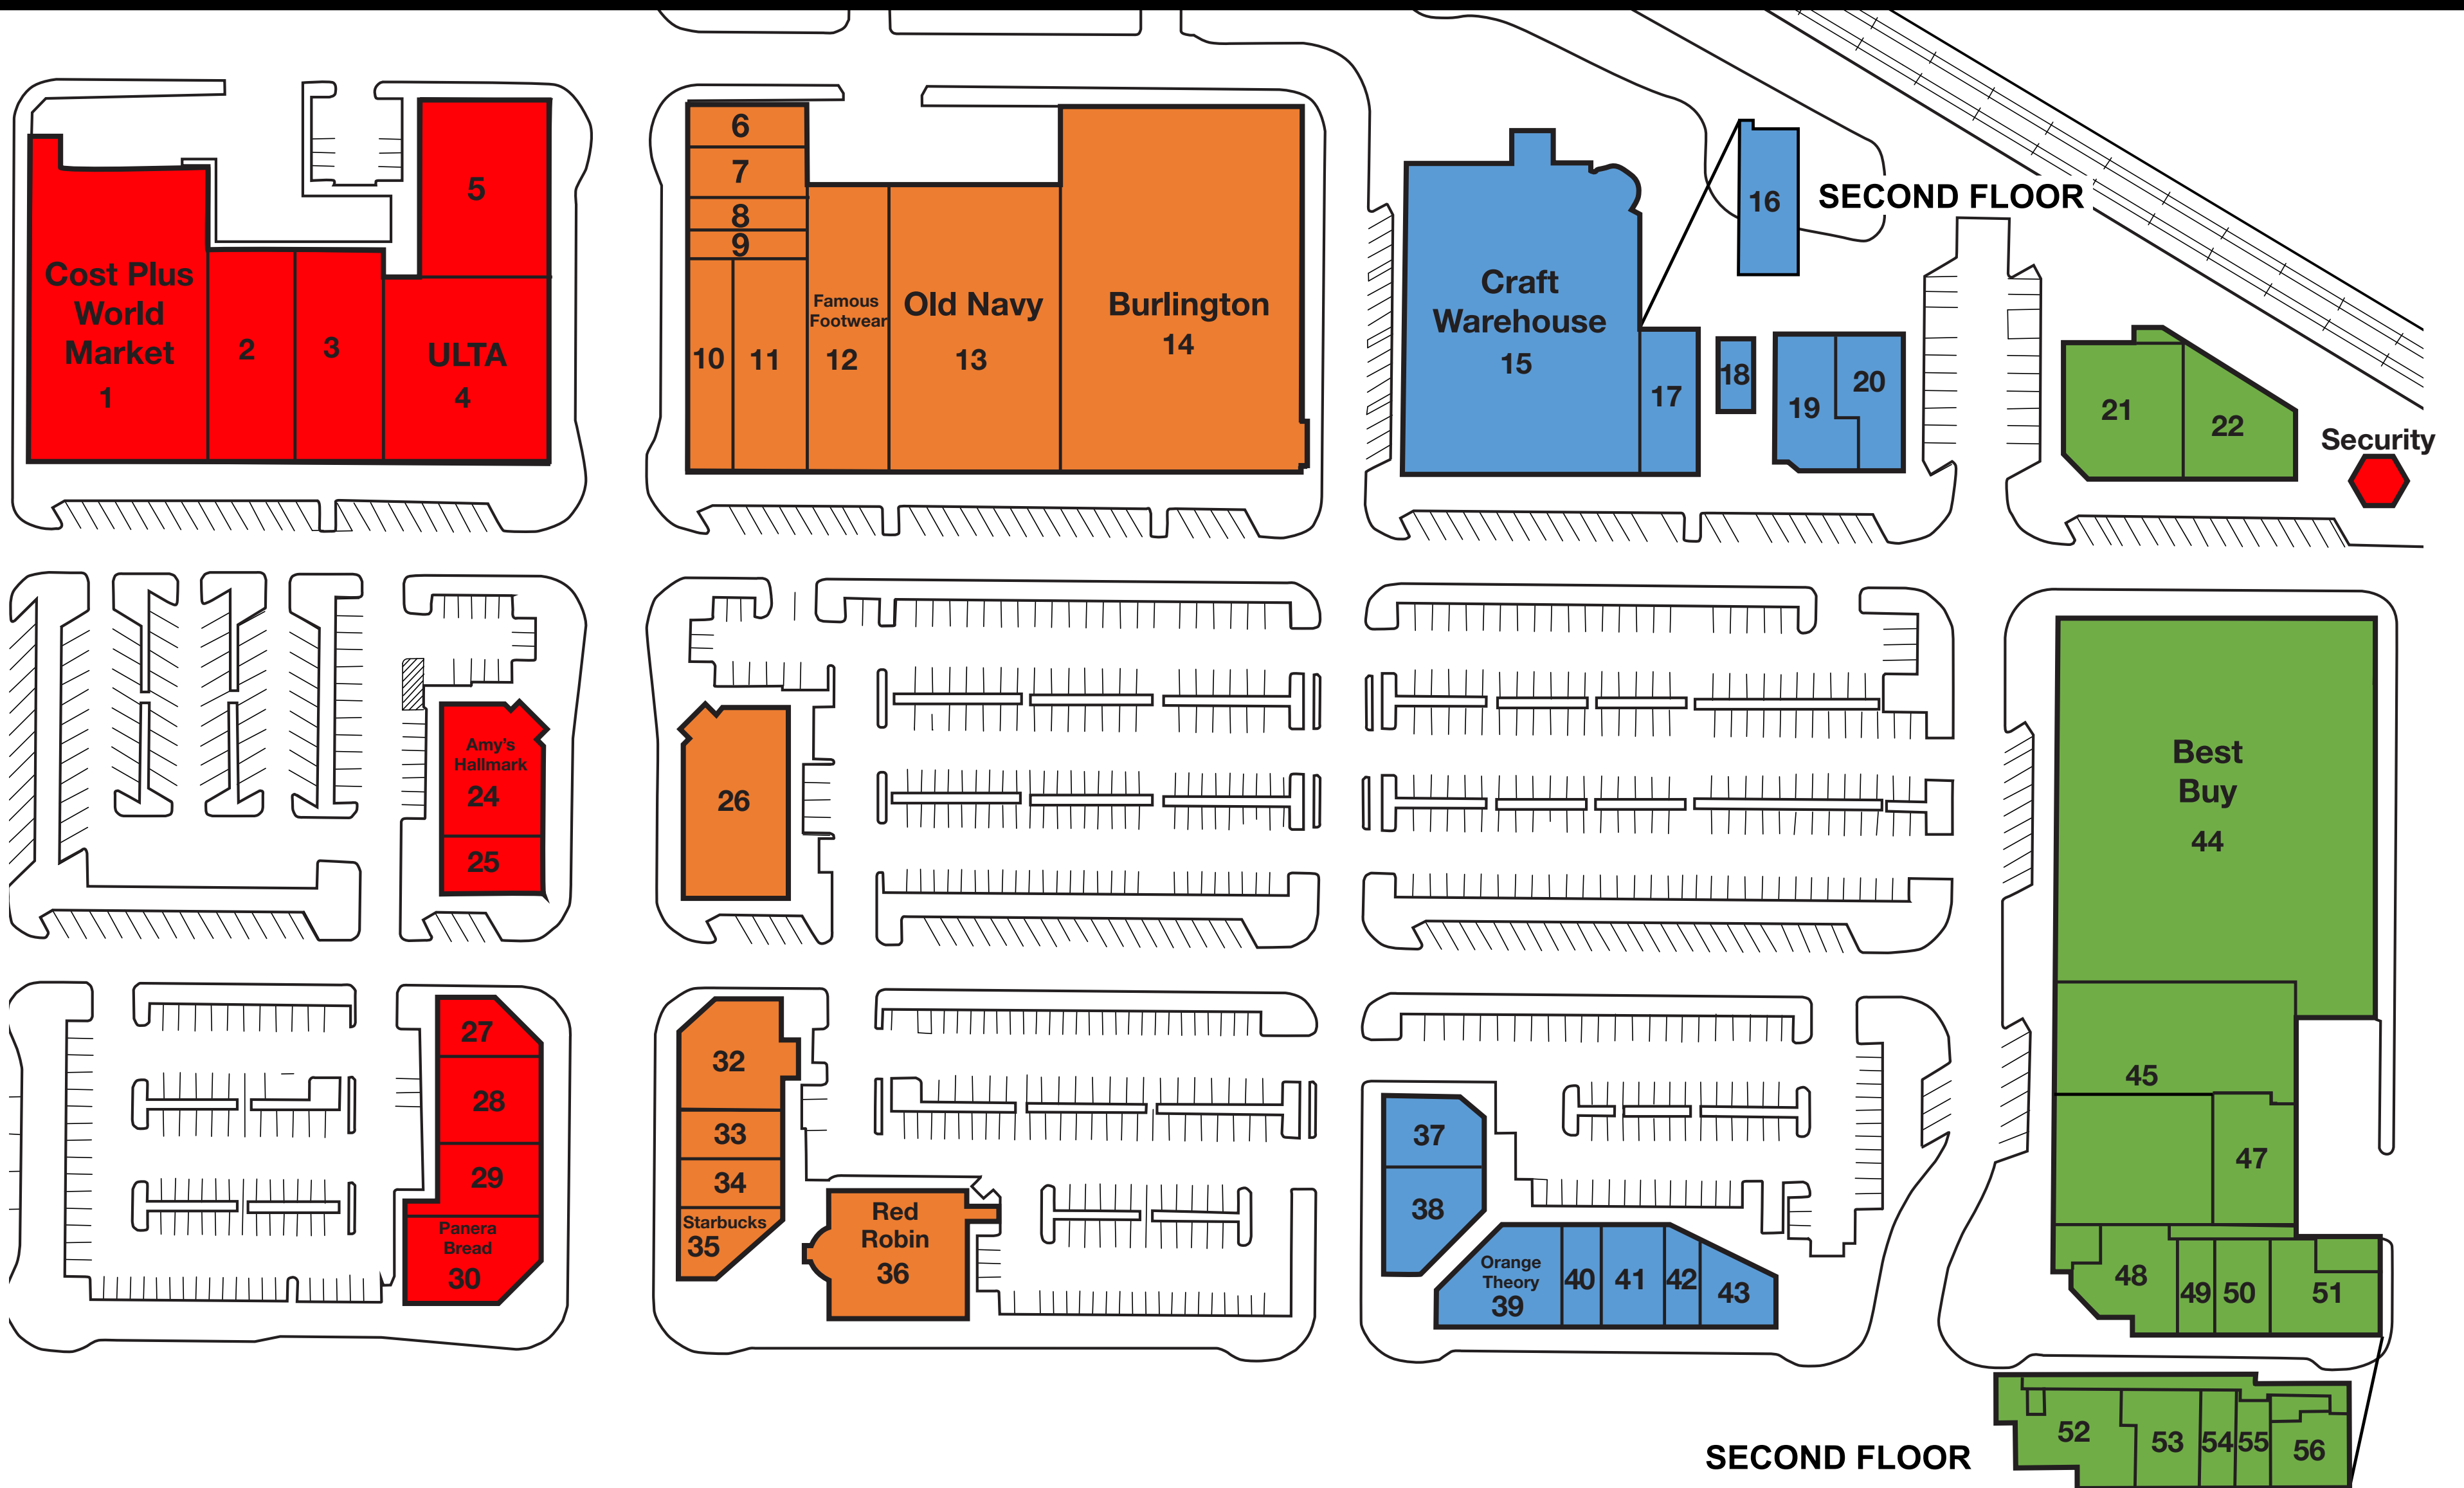

GRESHAM STATION

24	Amy's Hallmark	(503) 465-2982	16	Management Office	(503) 450-0806
51	AT&T	(503) 669-1089	21	Mattress Firm	(503) 661-2921
28	Baja Fresh	(503) 667-1687	2	Maurices	(503) 491-9129
10	Bath & Body Works	(503) 492-6433	49	Nail La Belle	(503) 666-9899
52	Bedont Orthodontics	(503) 665-1115	13	Old Navy	(503) 492-7943
44	Best Buy	(503) 465-0195	39	Orange Theory	(503) 489-4334
42	Bishops Cuts & Colors	(503) 907-1414	27	Panda Express	(503) 665-9988
18	Bollywood Eyebrow	(971) 444-2276	30	Panera Bread	(503) 665-8922
53	Bristol Hospice	(503) 925-3029	26	Pet Supplies Plus	(503) 666-1518
14	Burlington	(503) 575-7349	36	Red Robin	(503) 665-3423
20	Chico's	(503) 618-8020	37	Rivermark Credit Union	(503) 906-9362
9	Claire's	(503) 665-3126	40	ShareTea	(503) 869-3281
33	Cold Stone Creamery	(503) 491-5920	17	Shoe Mill	(503) 491-4455
1	Cost Plus World Market	(503) 669-9727	35	Starbucks	(503) 667-9943
15	Craft Warehouse	(503) 907-3137	41	Sushiville	(503) 465-0111
12	Famous Footwear	(503) 465-1722	22	Sweet Betty's	(503) 665-5052
6	Gresham Station Dental	(503) 760-1334	43	Therapydia	(971) 362-3288
50	H&R Block	(503) 492-0210	4	ULTA	(503) 665-6838
8	Hair Masters	(503) 661-5668	29	Verizon Wireless	(503) 665-2161
34	Joy Poke	(213) 447-1859	19	Zumiez	(503) 491-2280
3	LOFT	(503) 465-2944			